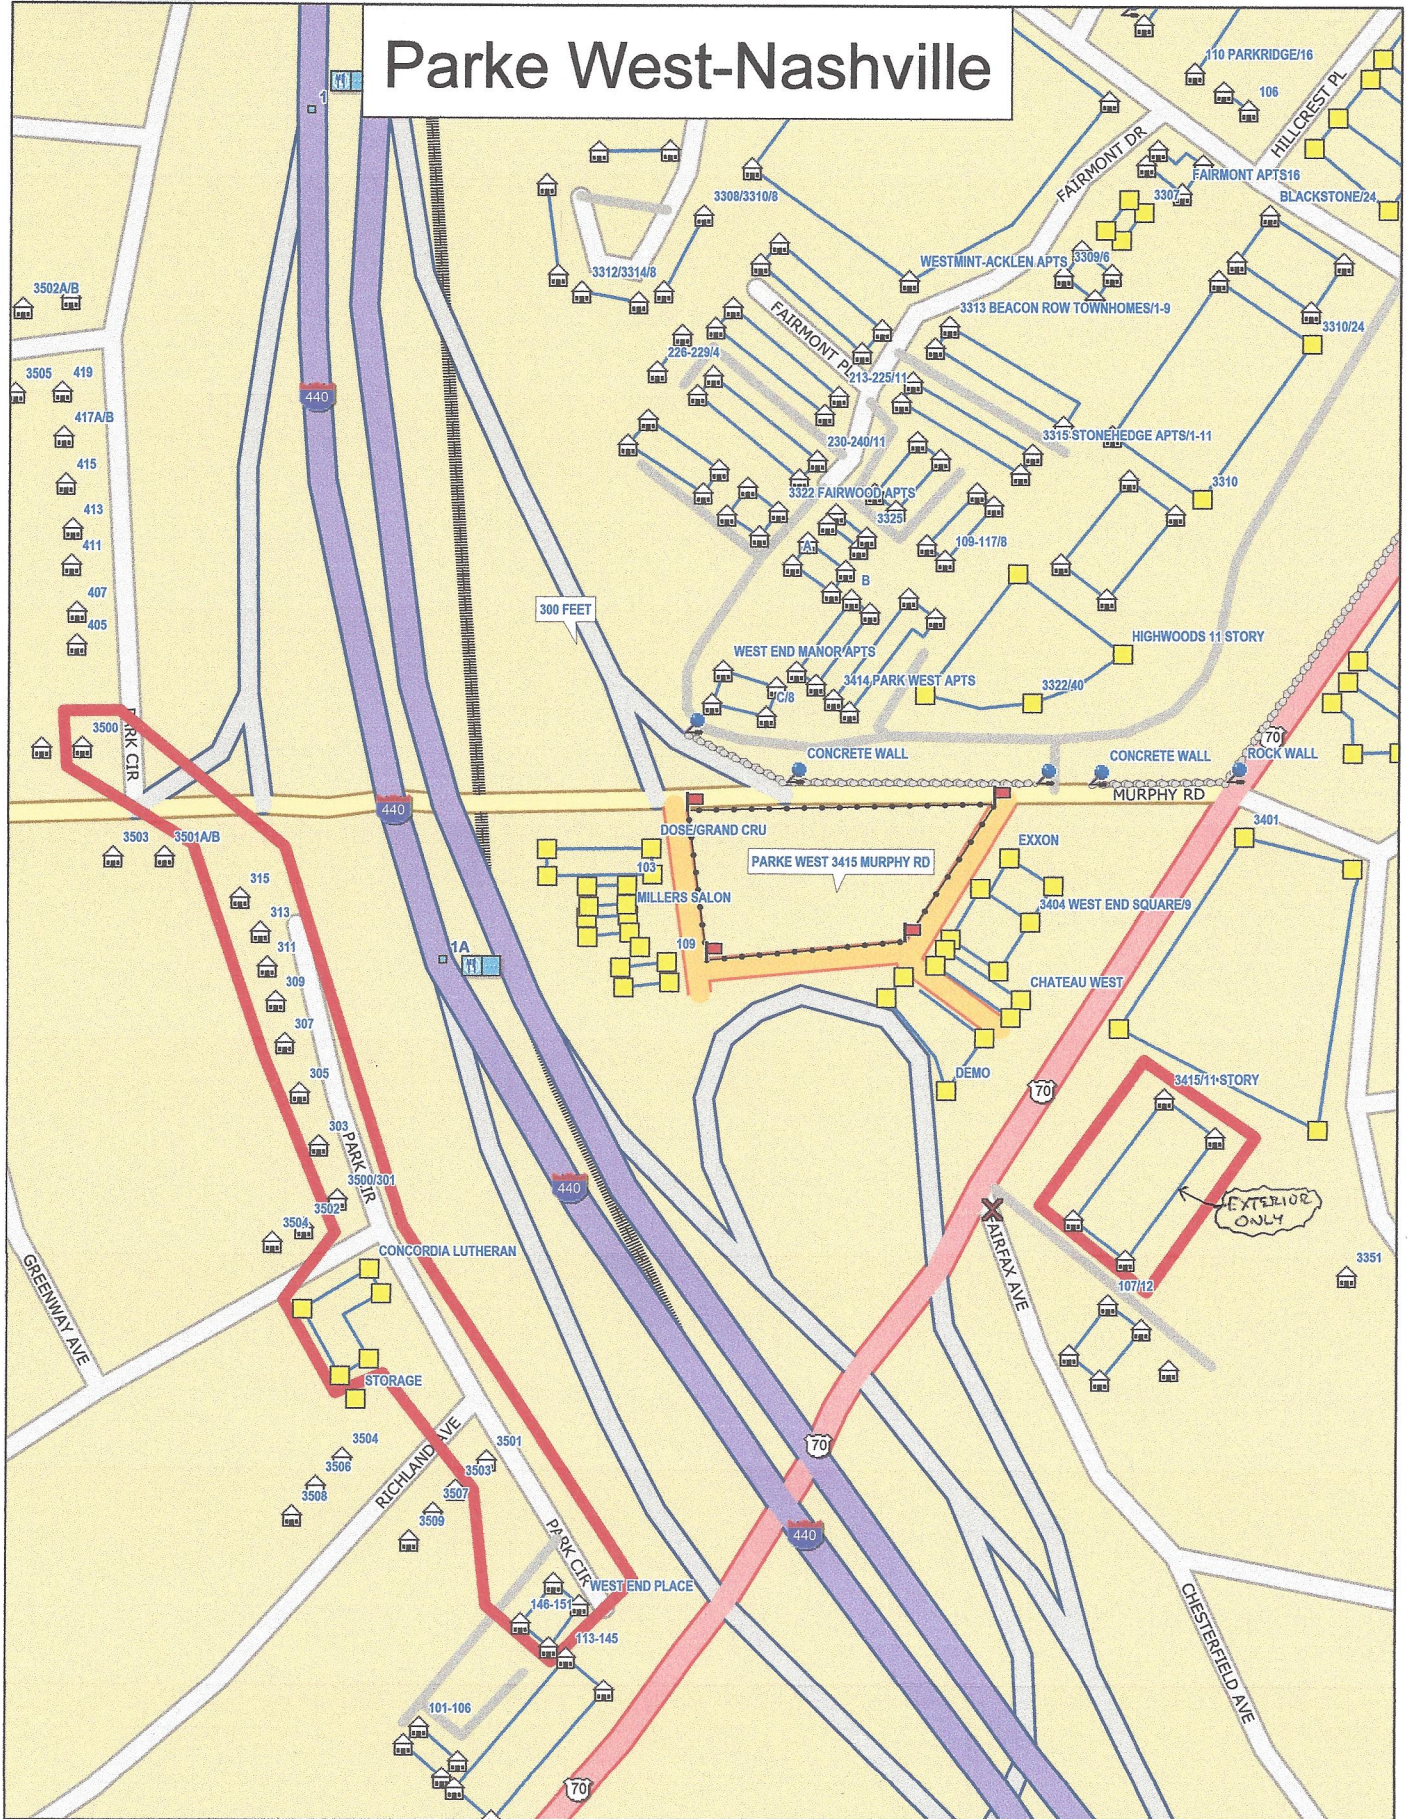

Parke West-Nashville

Data use subject to license.

© DeLorme. DeLorme Street Atlas USA® 2015.

www.delorme.com

Scale 1 : 3,200

1" = 266.7 ft

Data Zoom 16-0